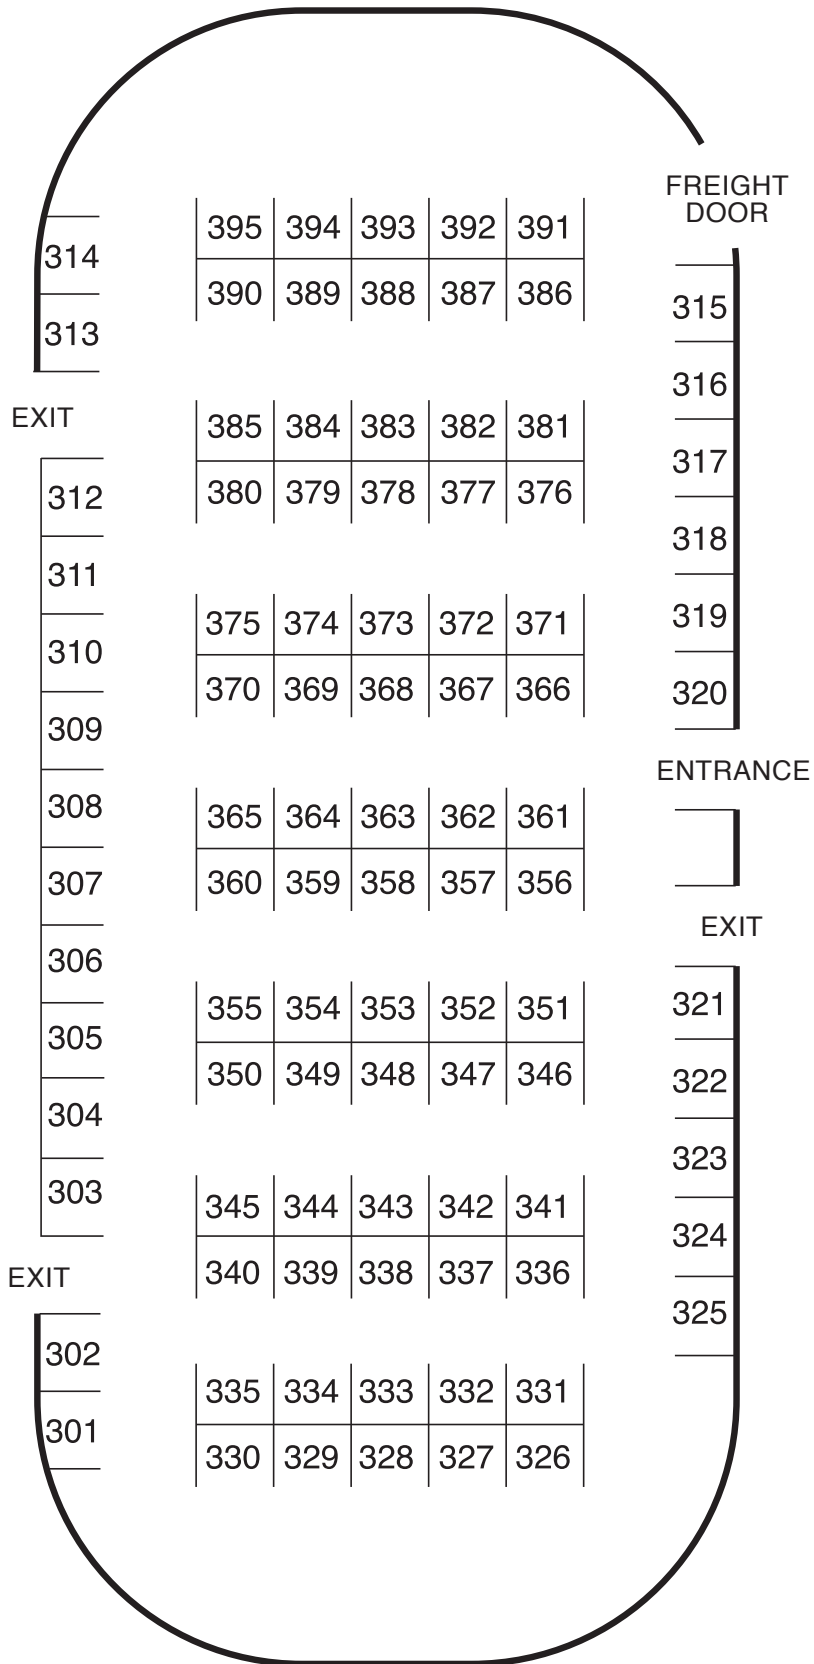

Sullivan Hall Floorplan

Sullivan & Ben Boeke Arenas
 1600 Gambell St
 Anchorage, Alaska
 99501

 Indicates all seminar and demonstration areas

Boeke Hall #1 Floorplan

Sullivan & Ben Boeke Arenas
 1600 Gambell St
 Anchorage, Alaska
 99501

Boeke Hall #2 Floorplan

Sullivan & Ben Boeke Arenas
 1600 Gambell St
 Anchorage, Alaska
 99501

Denali Hall Floorplan

Sullivan & Ben Boeke Arenas
1600 Gambell St
Anchorage, Alaska
99501