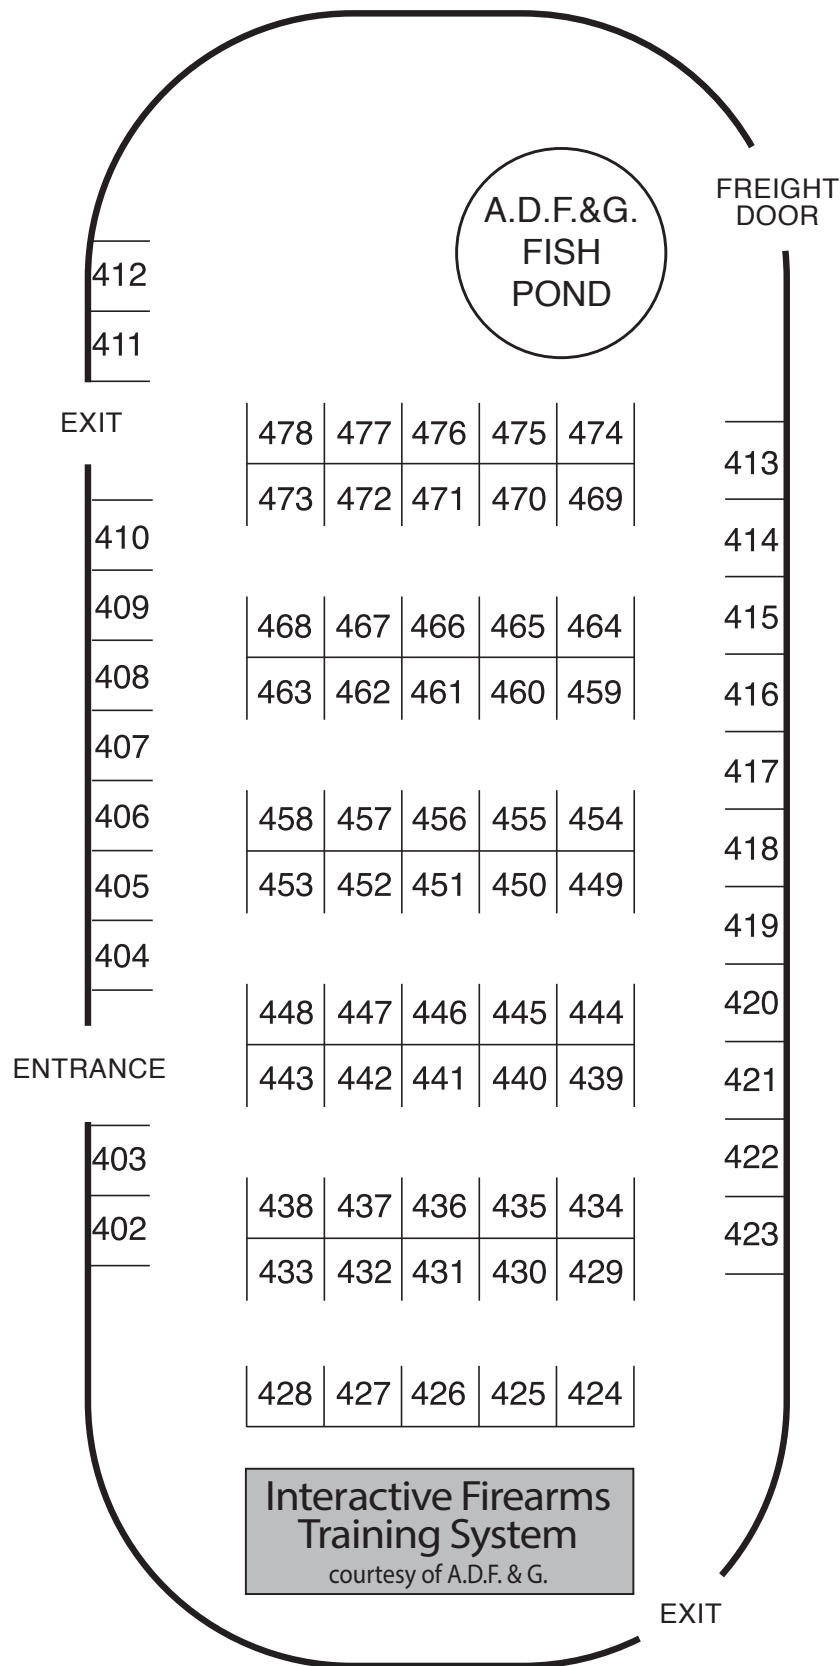

Sullivan Hall Floorplan

Sullivan & Ben Boeke Arenas
 1600 Gambell St
 Anchorage, Alaska
 99501

 Indicates all seminar and demonstration areas

Boeke Hall #1 Floorplan

Sullivan & Ben Boeke Arenas
 1600 Gambell St
 Anchorage, Alaska
 99501

Boeke Hall #2 Floorplan

Sullivan & Ben Boeke Arenas
 1600 Gambell St
 Anchorage, Alaska
 99501

Denali Hall Floorplan

Sullivan & Ben Boeke Arenas
1600 Gambell St
Anchorage, Alaska
99501