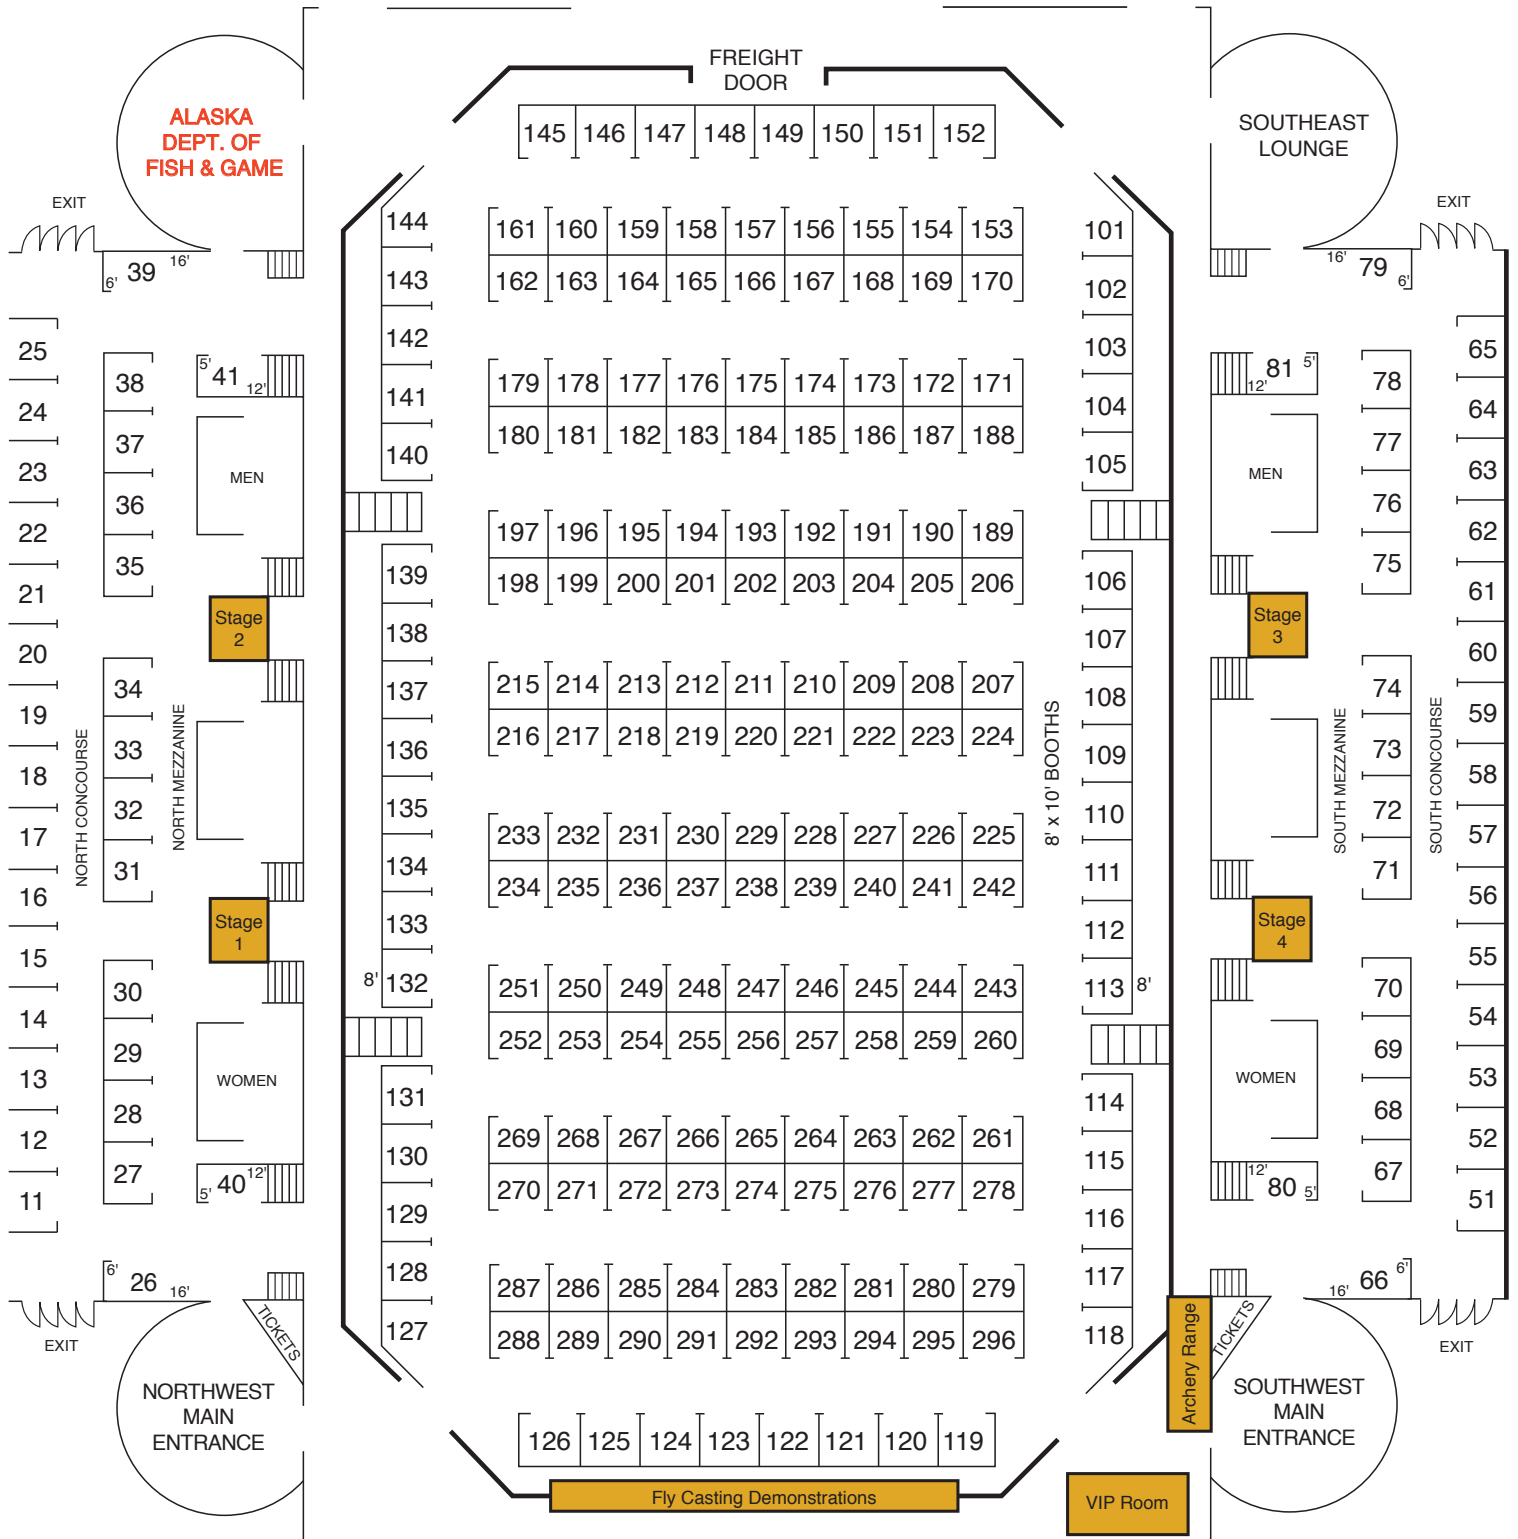

Sullivan Hall Floorplan

Sullivan & Ben Boeke Arenas
 1600 Gambell St
 Anchorage, Alaska
 99501

 Indicates all seminar and demonstration areas

Boeke Hall #1 Floorplan

Sullivan & Ben Boeke Arenas
 1600 Gambell St
 Anchorage, Alaska
 99501

Boeke Hall #2 Floorplan

Sullivan & Ben Boeke Arenas
 1600 Gambell St
 Anchorage, Alaska
 99501

Denali Hall Floorplan

Sullivan & Ben Boeke Arenas
1600 Gambell St
Anchorage, Alaska
99501