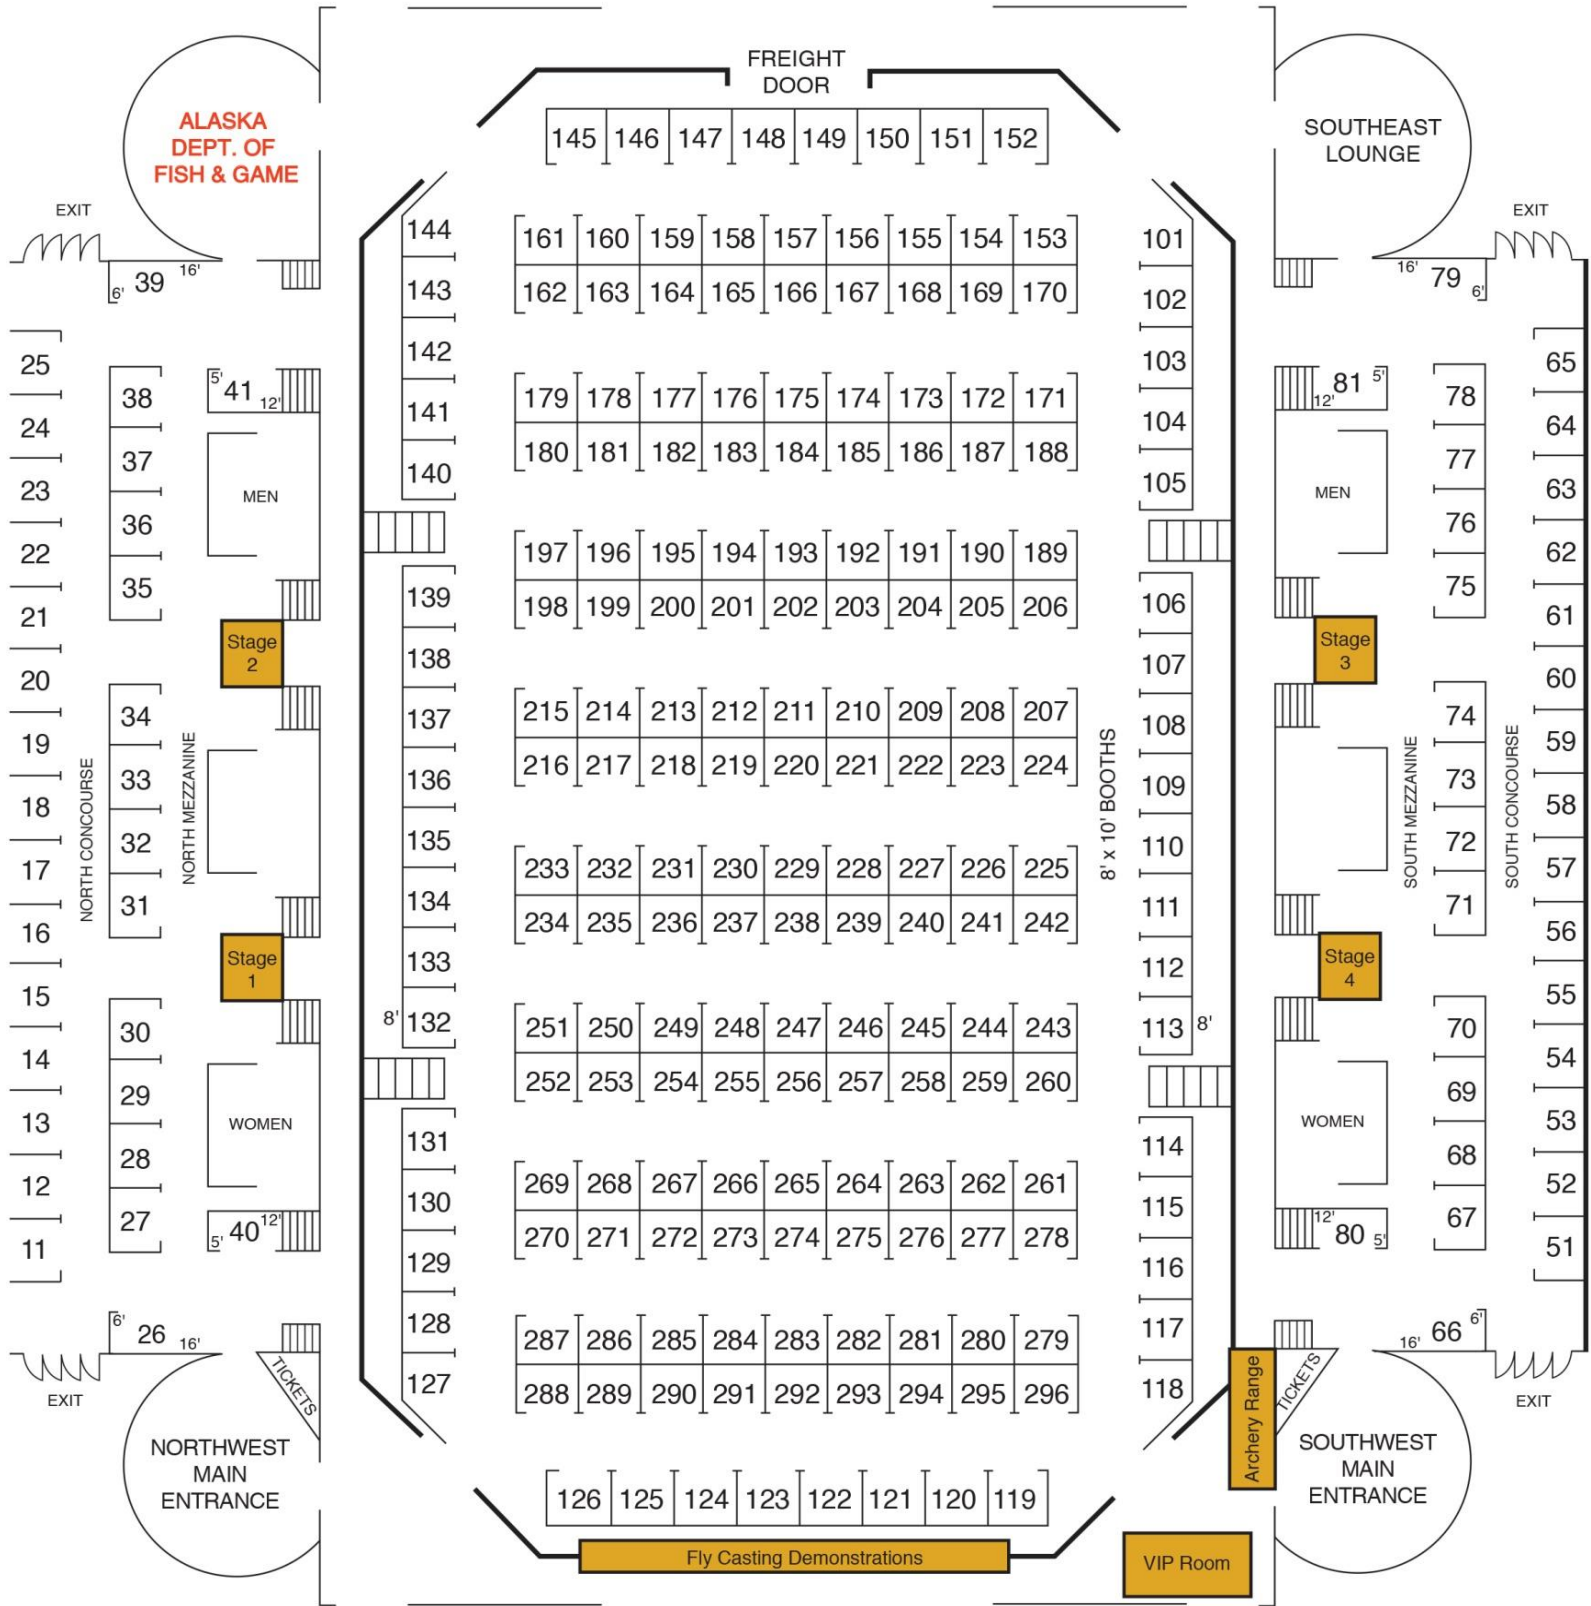

Sullivan Hall Floorplan

Sullivan & Ben Boeke Arenas
 1600 Gambell St
 Anchorage, Alaska
 99501

 Indicates all seminar and demonstration areas

Boeke Hall #1 Floorplan

Sullivan & Ben Boeke Arenas
 1600 Gambell St
 Anchorage, Alaska
 99501

Boeke Hall #2 Floorplan

Sullivan & Ben Boeke Arenas
1600 Gambell St
Anchorage, Alaska
99501