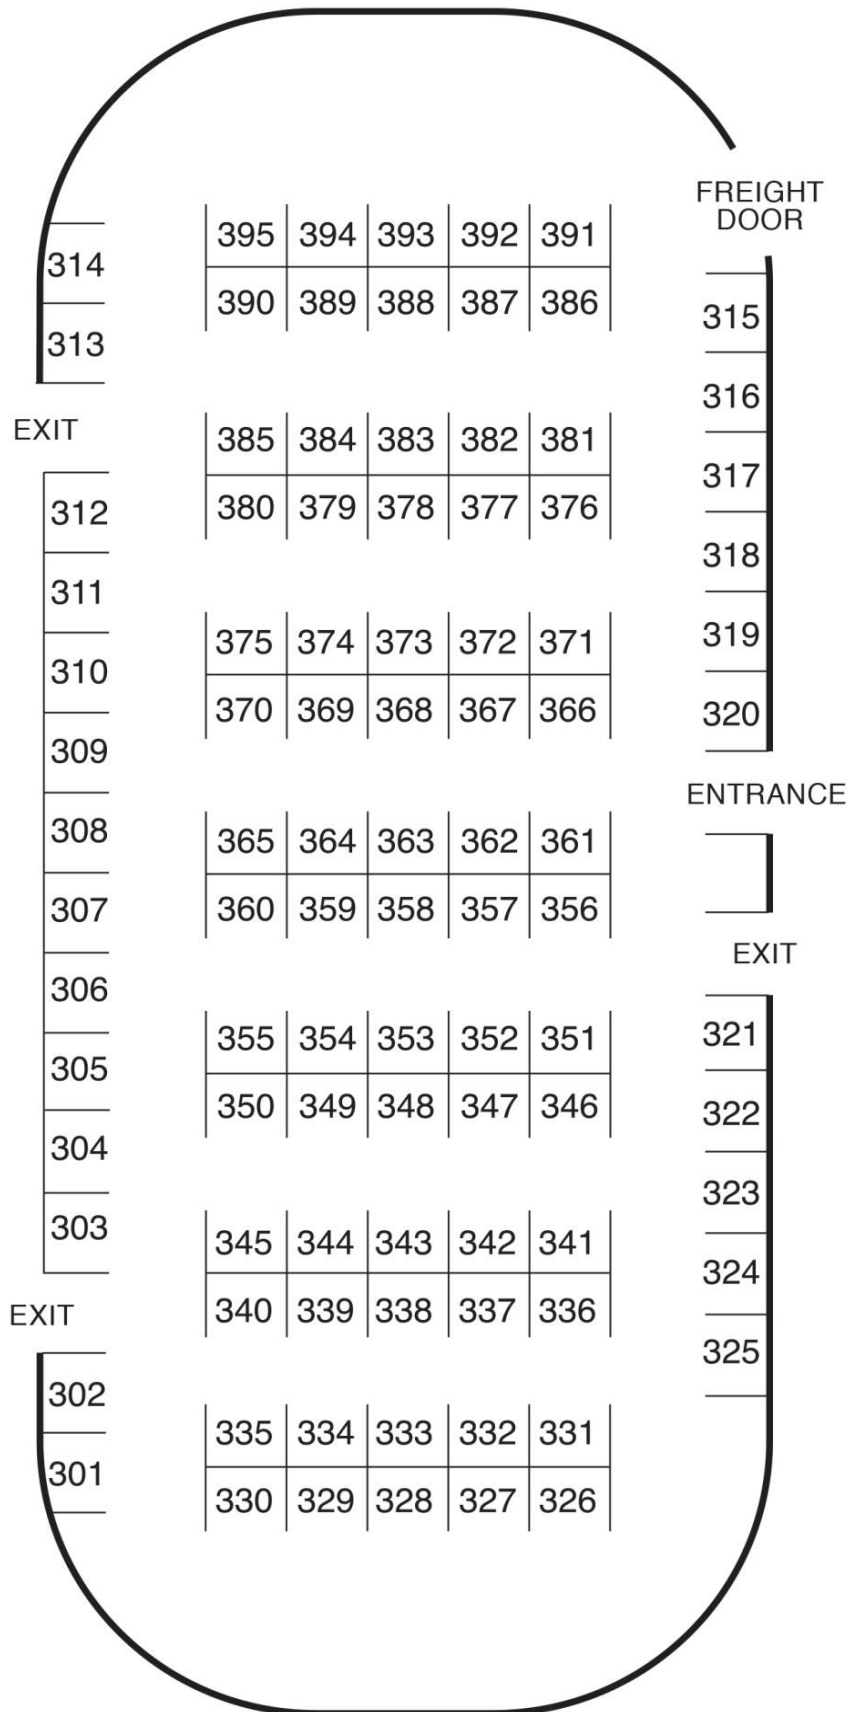

Sullivan Hall Floorplan

Sullivan & Ben Boeke Arenas
 1600 Gambell St
 Anchorage, Alaska
 99501

 Indicates all seminar and demonstration areas

Boeke Hall #1 Floorplan

Sullivan & Ben Boeke Arenas
 1600 Gambell St
 Anchorage, Alaska
 99501

Boeke Hall #2 Floorplan

Sullivan & Ben Boeke Arenas
1600 Gambell St
Anchorage, Alaska
99501